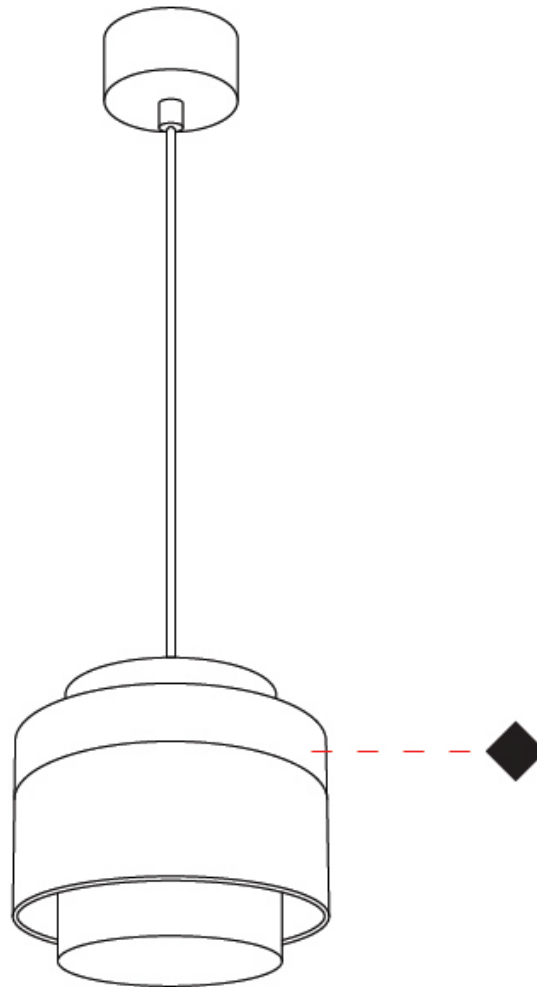

ZOOM SUSPENSION

A7100000-

PROJECT _____

TYPE _____

SPECIFIER _____

QUANTITY _____

DATE _____

A