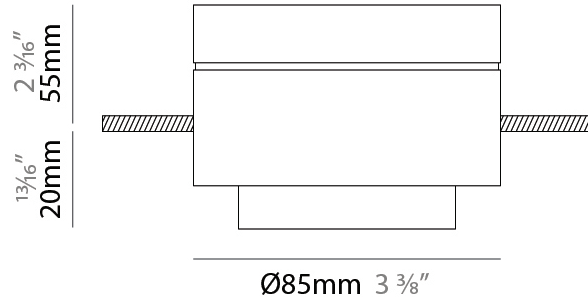

ZOOM RECESSED

A7200013- -

base number   Color   Finish
Temperature   Options

1. To build a product code in our configurator select the specify button on the base model # product page
2. To build a manual product code on this datasheet choose from the options listed below in blue font and add the suffix to the base model #

GENERAL

Series: Zoom
Brand: Letroh
Division: Architectural
Mounting Type: Recessed
Mounting Location: Ceiling
Subcategory: Downlight

PHYSICAL

Shape: Rectangle
Diameter (mm): 85
Diameter (in): 3 ³/₈
Height (mm): 75
Height (in): 2 ¹⁵/₁₆
Light Distribution: Downlight
Weight (kg): 0.38
Weight (lbs): 0.73
Fixture Finish: WHI / BLK
Fixture Material: Aluminum

ELECTRICAL

Lamp Type: LED (Zhaga Standard)
Input Wattage (W): 14.7
Total Output Wattage (W): 12.7
Dimming: Tri-Mode (Non-Dimming and Phase Dimming (120Vac only) and 0-10V Dimming)
Driver Included: No
Driver Location: Remote
Driver Type: Constant Current - Universal
Driver Class: Class 2
Housing: ENCP3
Input Voltage (V): 120 - 277
Constant Current (MA): 350

LED

Color Temperature (°K): 2700 / 3000
Max. Delivered Lumen (lm): 831 / 878
Nominal Lumen (lm): 1010 / 1068
CRI: >97 CRI
Lamp Life (hrs): 50000

OPTICAL

Optic°: 12 - 46
Adjustability: Tilting and rotating

RATINGS AND CERTIFICATIONS

Certified By: Certified for North American Standards
IP rating: IP20